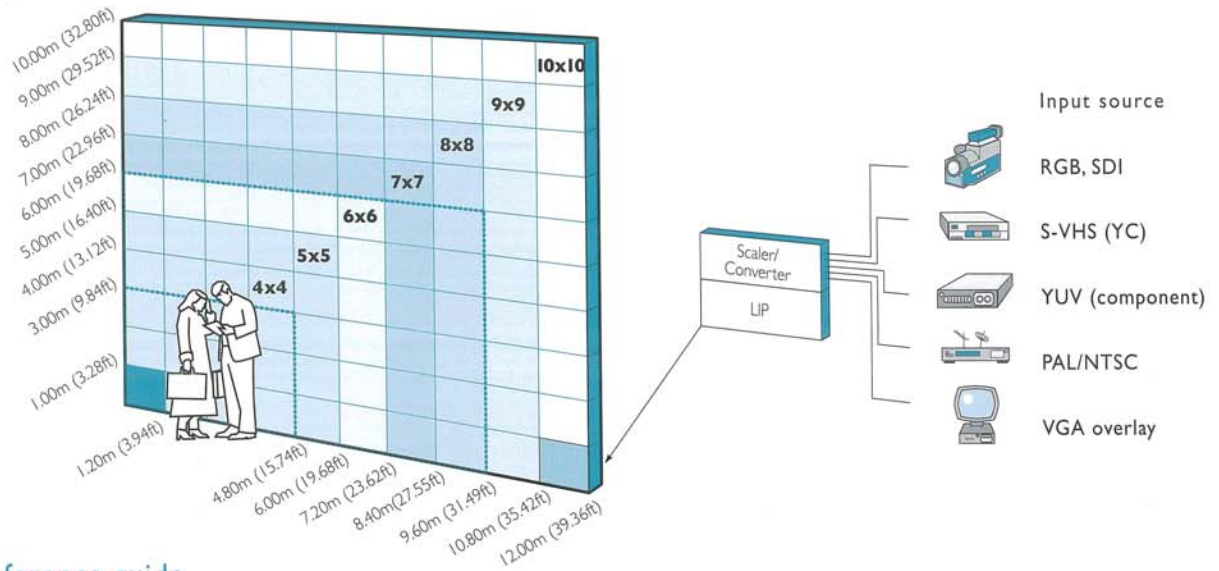

R12-ER indoor/outdoor LED panel

configurations

quick reference guide

R12-ER