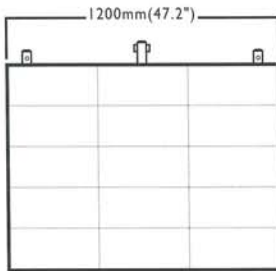

Available in sleek, lightweight panels, the R12-ER is the ideal display choice for any application.

create impact

R12-ER indoor/outdoor LED panel

configurations

quick reference guide

R12-ER

brightness	5000 nits	data refresh rate (typical)	100,000 Hz
viewing angle horizontal	140° (50% brightness)	video frame rate	50/60 Hz
viewing angle vertical	40° (50% brightness)	display input (via Scaler & LIP)	RGB HV, YUV, YC, SDI Composite (HD-SDI optional)
dot pitch	12.5mm	lifetime (50% brightness)	>50,000 hours
pixel pitch	25.0mm	panel diagonal	1562mm (61.5")
pixel density	1600 per m ²	operating temperature	-20 to 40°C
pixel configuration	RGB 1,2,1	power consumption (typical)*	320 watts
colours	4.4 trillion		
digital processing	14 bit		

6:5 Aspect Ratio							Panel	Average power consumption*		
R12-ER panel	panel total	Size (m ²)	Size (ft ²)	Dimensions w x h (m) w x h (ft)		Dot resolution w x h	Total weight kg (lb)	Total (watts)	I Phase (amps)	I Phase (amps)
1	1	1.20	12.91	1.20 x 1.00	3.94 x 3.28	96 x 80	75 (165)	288	1.2	2.6
4 x 4	16	19.20	206.59	4.80 x 4.00	15.74 x 13.12	384 x 320	1200 (2646)	4608	19.2	41.9
5 x 5	25	30.00	322.80	6.00 x 5.00	19.68 x 16.40	480 x 400	1875 (4134)	7200	30	65.4
6 x 6	36	43.20	464.83	7.20 x 6.00	23.62 x 19.68	576 x 480	2700 (5954)	10368	43.2	94.2
7 x 7	49	58.80	632.69	8.40 x 7.00	27.55 x 22.96	672 x 560	3675 (8103)	14112	58.8	128.2
8 x 8	64	76.80	826.37	9.60 x 8.00	31.49 x 26.24	768 x 640	4800 (10584)	18432	76.8	167.6
9 x 9	81	97.20	1045.87	10.80 x 9.00	35.42 x 29.52	864 x 720	6075 (13395)	23328	97.2	212.1
10 x 10	100	120.00	1291.20	12.00 x 10.00	39.36 x 32.80	960 x 800	7500 (16538)	28800	120	261.8