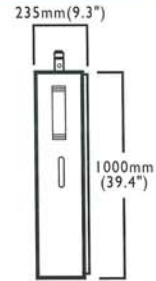

Available in sleek, lightweight panels, the R12-ER is the ideal display choice for any application.

create impact

R12-ER indoor/outdoor LED panel

configurations

quick reference guide

R12-ER

brightness	5000 nits	data refresh rate (typical)	100,000 Hz
viewing angle horizontal	140° (50% brightness)	video frame rate	50/60 Hz
viewing angle vertical	40° (50% brightness)	display input (via Scaler & LIP)	RGB HV, YUV, YC, SDI Composite (HD-SDI optional)
dot pitch	12.5mm	lifetime (50% brightness)	>50,000 hours
pixel pitch	25.0mm	panel diagonal	1562mm (61.5")
pixel density	1600 per m ²	operating temperature	-20 to 40°C
pixel configuration	RGB 1,2,1	power consumption (typical)*	320 watts
colours	4.4 trillion		
digital processing	14 bit		

6:5 Aspect Ratio							Panel	Average power consumption*		
R12-ER panel	panel total	Size (m ²)	Size (ft ²)	Dimensions w x h (m) w x h (ft)		Dot resolution w x h	Total weight kg (lb)	Total (watts)	I Phase (amps)	I Phase (amps)
1	1	1.20	12.91	1.20 x 1.00	3.94 x 3.28	96 x 80	75 (165)	288	1.2	2.6
4 x 4	16	19.20	206.59	4.80 x 4.00	15.74 x 13.12	384 x 320	1200 (2646)	4608	19.2	41.9
5 x 5	25	30.00	322.80	6.00 x 5.00	19.68 x 16.40	480 x 400	1875 (4134)	7200	30	65.4
6 x 6	36	43.20	464.83	7.20 x 6.00	23.62 x 19.68	576 x 480	2700 (5954)	10368	43.2	94.2
7 x 7	49	58.80	632.69	8.40 x 7.00	27.55 x 22.96	672 x 560	3675 (8103)	14112	58.8	128.2
8 x 8	64	76.80	826.37	9.60 x 8.00	31.49 x 26.24	768 x 640	4800 (10584)	18432	76.8	167.6
9 x 9	81	97.20	1045.87	10.80 x 9.00	35.42 x 29.52	864 x 720	6075 (13395)	23328	97.2	212.1
10 x 10	100	120.00	1291.20	12.00 x 10.00	39.36 x 32.80	960 x 800	7500 (16538)	28800	120	261.8