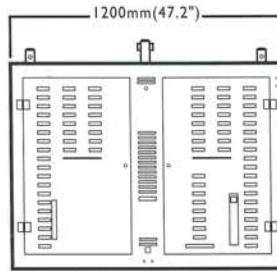

Available in sleek, lightweight panels, the R12-ER is the ideal display choice for any application.

create impact

R12-ER indoor/outdoor LED panel

configurations

quick reference guide

R12-ER

brightness	5000 nits	data refresh rate (typical)	100,000 Hz
viewing angle horizontal	140° (50% brightness)	video frame rate	50/60 Hz
viewing angle vertical	40° (50% brightness)	display input (via Scaler & LIP)	RGB HV, YUV, YC, SDI Composite (HD-SDI optional)
dot pitch	12.5mm	lifetime (50% brightness)	>50,000 hours
pixel pitch	25.0mm	panel diagonal	1562mm (61.5")
pixel density	1600 per m ²	operating temperature	-20 to 40°C
pixel configuration	RGB 1,2,1	power consumption (typical)*	320 watts
colours	4.4 trillion		
digital processing	14 bit		

6:5 Aspect Ratio							Panel	Average power consumption*		
R12-ER panel	panel total	Size (m ²)	Size (ft ²)	Dimensions w x h (m) w x h (ft)		Dot resolution w x h	Total weight kg (lb)	Total (watts)	I Phase (amps)	I Phase (amps)
1	1	1.20	12.91	1.20 x 1.00	3.94 x 3.28	96 x 80	75 (165)	288	1.2	2.6
4 x 4	16	19.20	206.59	4.80 x 4.00	15.74 x 13.12	384 x 320	1200 (2646)	4608	19.2	41.9
5 x 5	25	30.00	322.80	6.00 x 5.00	19.68 x 16.40	480 x 400	1875 (4134)	7200	30	65.4
6 x 6	36	43.20	464.83	7.20 x 6.00	23.62 x 19.68	576 x 480	2700 (5954)	10368	43.2	94.2
7 x 7	49	58.80	632.69	8.40 x 7.00	27.55 x 22.96	672 x 560	3675 (8103)	14112	58.8	128.2
8 x 8	64	76.80	826.37	9.60 x 8.00	31.49 x 26.24	768 x 640	4800 (10584)	18432	76.8	167.6
9 x 9	81	97.20	1045.87	10.80 x 9.00	35.42 x 29.52	864 x 720	6075 (13395)	23328	97.2	212.1
10 x 10	100	120.00	1291.20	12.00 x 10.00	39.36 x 32.80	960 x 800	7500 (16538)	28800	120	261.8